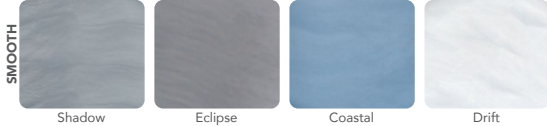

Shell: Drift

Shell: Drift | Cabinet: Charcoal

PERMASHELL™ COLORS

NATURAL SERIES

PERMAWOOD™ CABINET COLORS

Color samples are for reference only. Actual product color may vary slightly. Nordic Products Inc. reserves the right to change any specifications without notice.