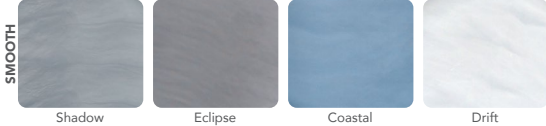

IMPULSE DP

DIMENSIONS

Seating	5 person
Diameter	78.5 in (199 cm)
Depth	35 in (89 cm)
Weight (Dry)	280 lbs (127 kg)
Operating Capacity	280 gal (1060 L)

JETS

Total Jets	15
5" Nordic Star™ Directional Whirlpool	1
3" Nordic Star™ Directional	2
3" Nordic Star™ Dual Rotational	3
2" Nordic Star™ Directional	8
1" Ozone Ready Jet (Ozonator Optional)	1

Shell: White

Shell: White | Cabinet: Charcoal

PERMASHELL™ COLORS

NATURAL SERIES

PERMAWOOD™ CABINET COLORS

Color samples are for reference only. Actual product color may vary slightly. Nordic Products Inc. reserves the right to change any specifications without notice.