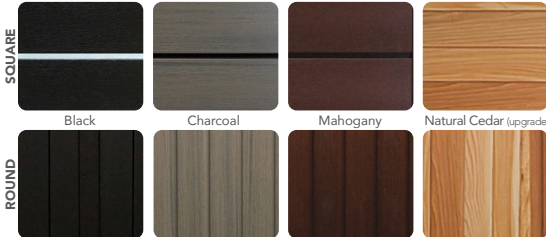

Shell: White

Shell: White | Cabinet: Charcoal

PERMASHELL™ COLORS

NATURAL SERIES

PERMAWOOD™ CABINET COLORS

Color samples are for reference only. Actual product color may vary slightly. Nordic Products Inc. reserves the right to change any specifications without notice.